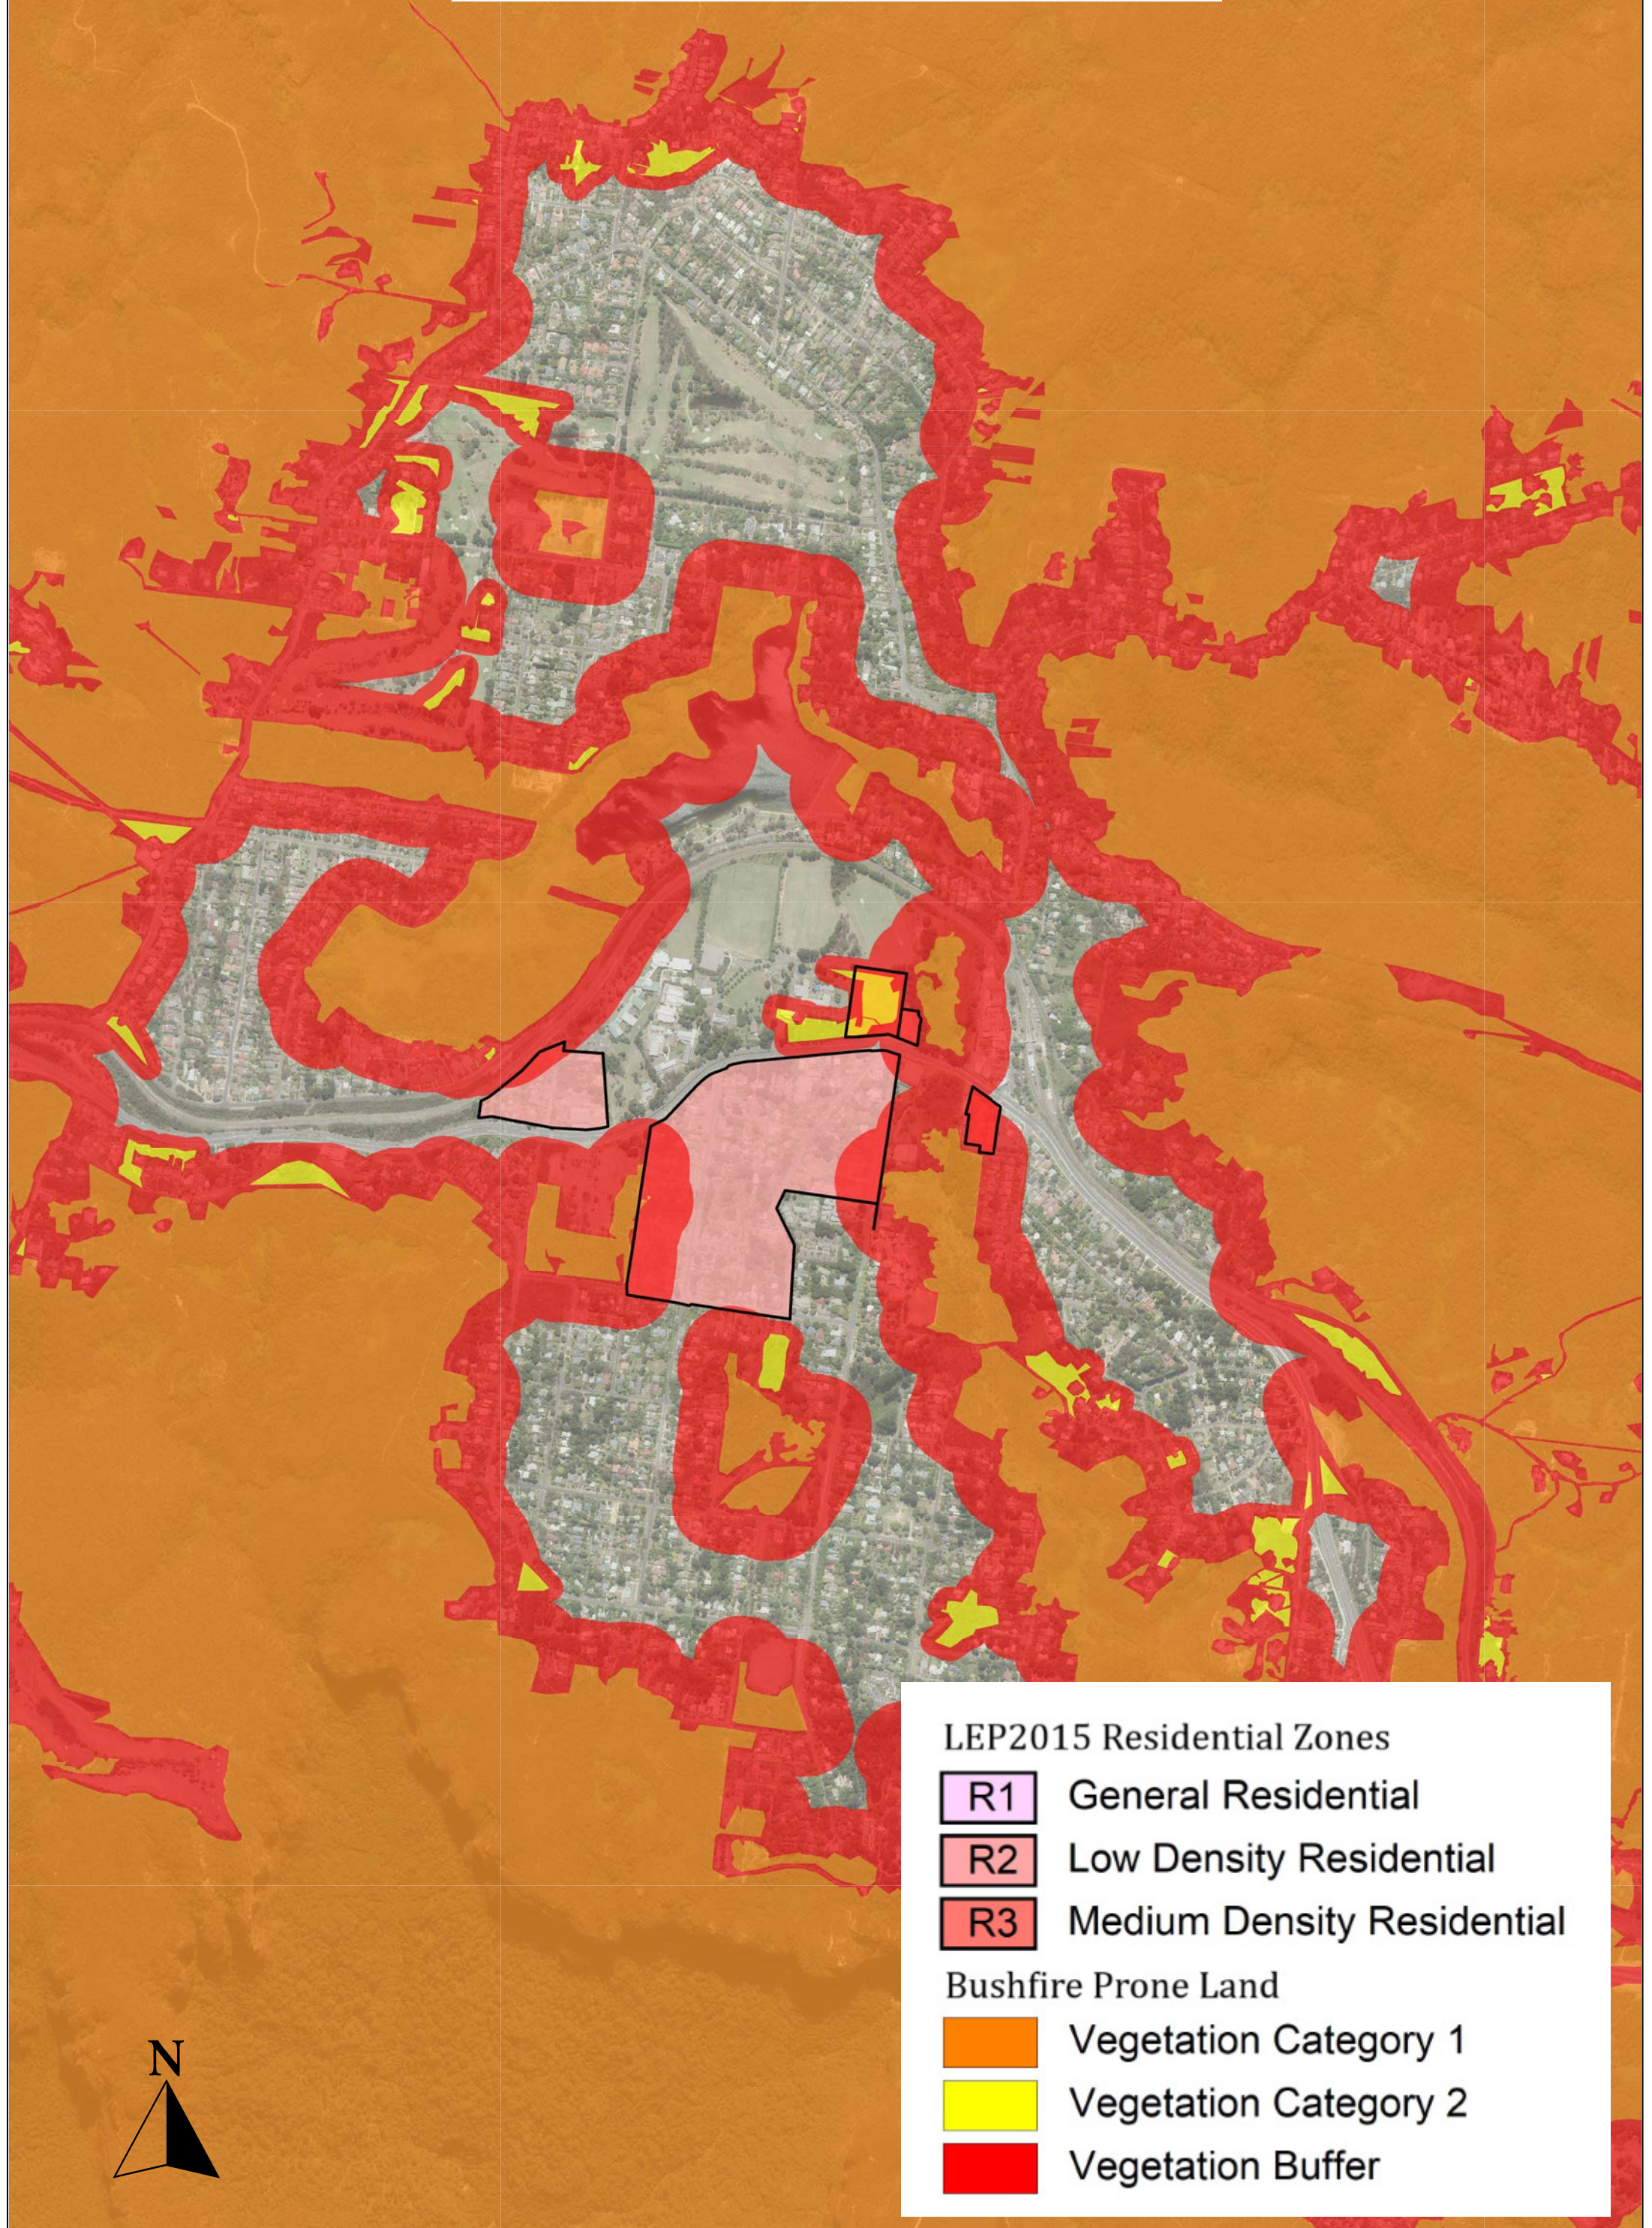

WENTWORTH FALLS

LEP2015 Residential Zones

-  R1 General Residential
-  R2 Low Density Residential
-  R3 Medium Density Residential

Bushfire Prone Land

-  Vegetation Category 1
-  Vegetation Category 2
-  Vegetation Buffer