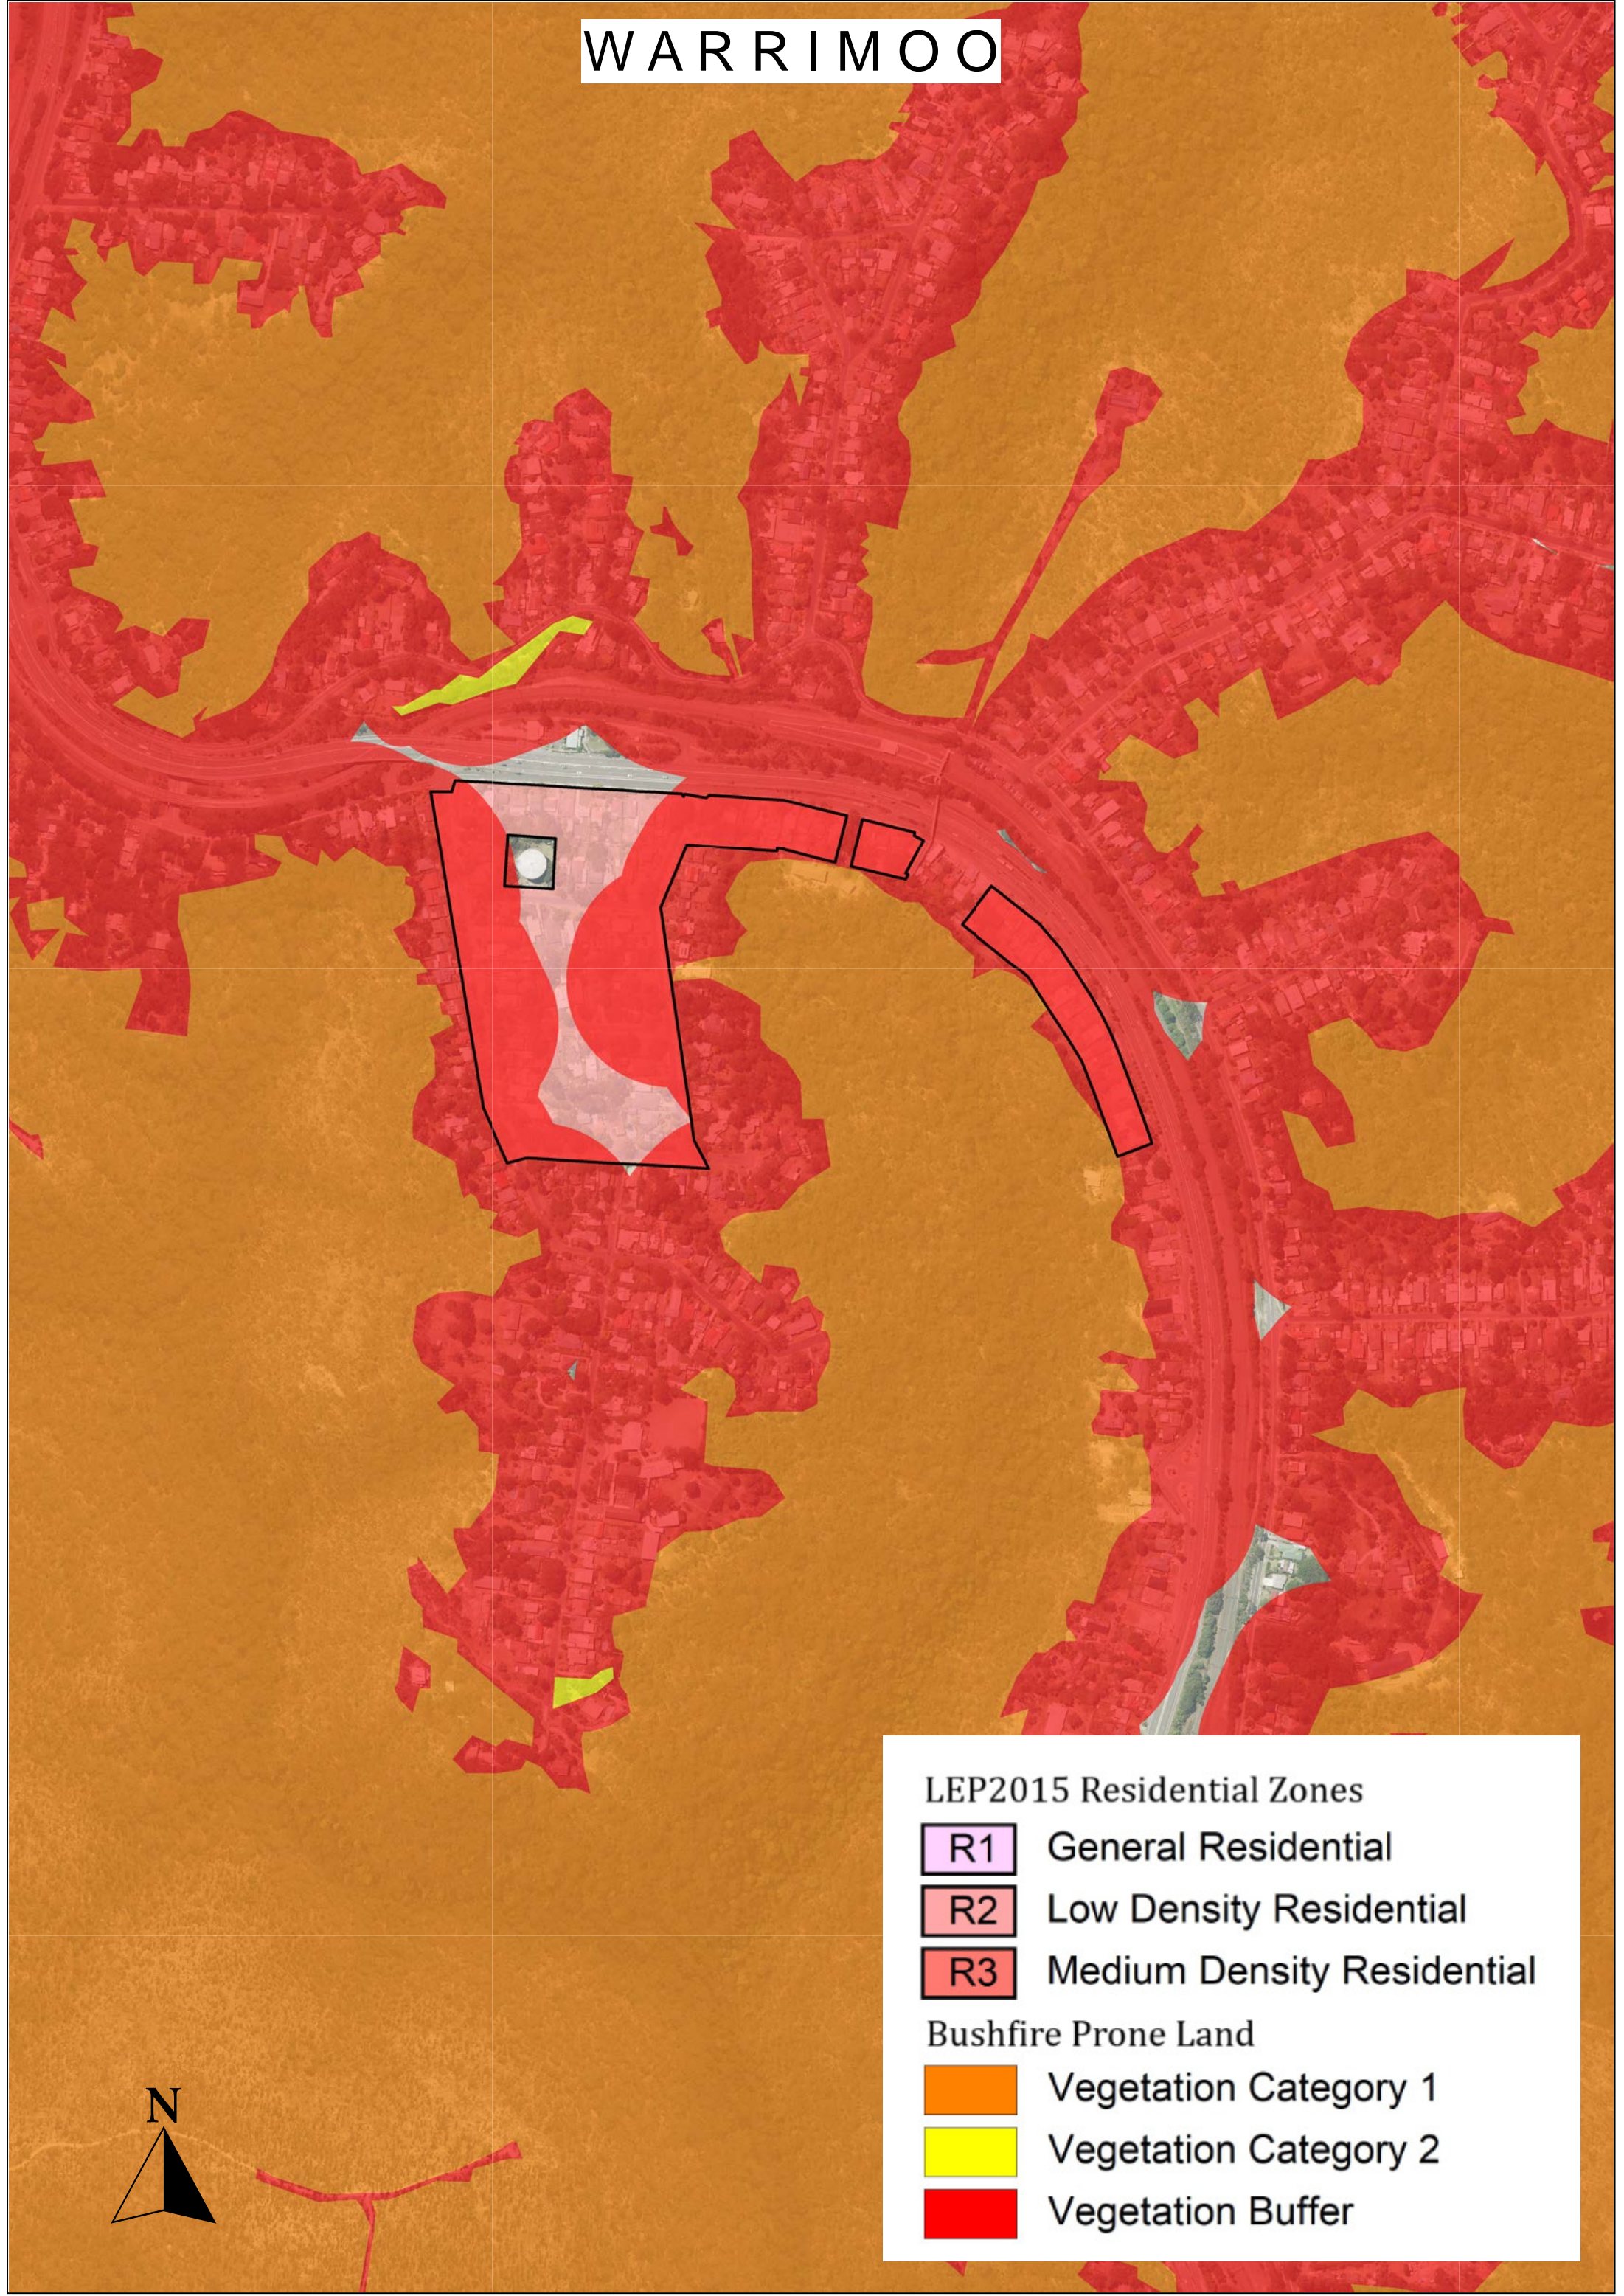

WARRIMOO

LEP2015 Residential Zones

-  R1 General Residential
-  R2 Low Density Residential
-  R3 Medium Density Residential

Bushfire Prone Land

-  Vegetation Category 1
-  Vegetation Category 2
-  Vegetation Buffer