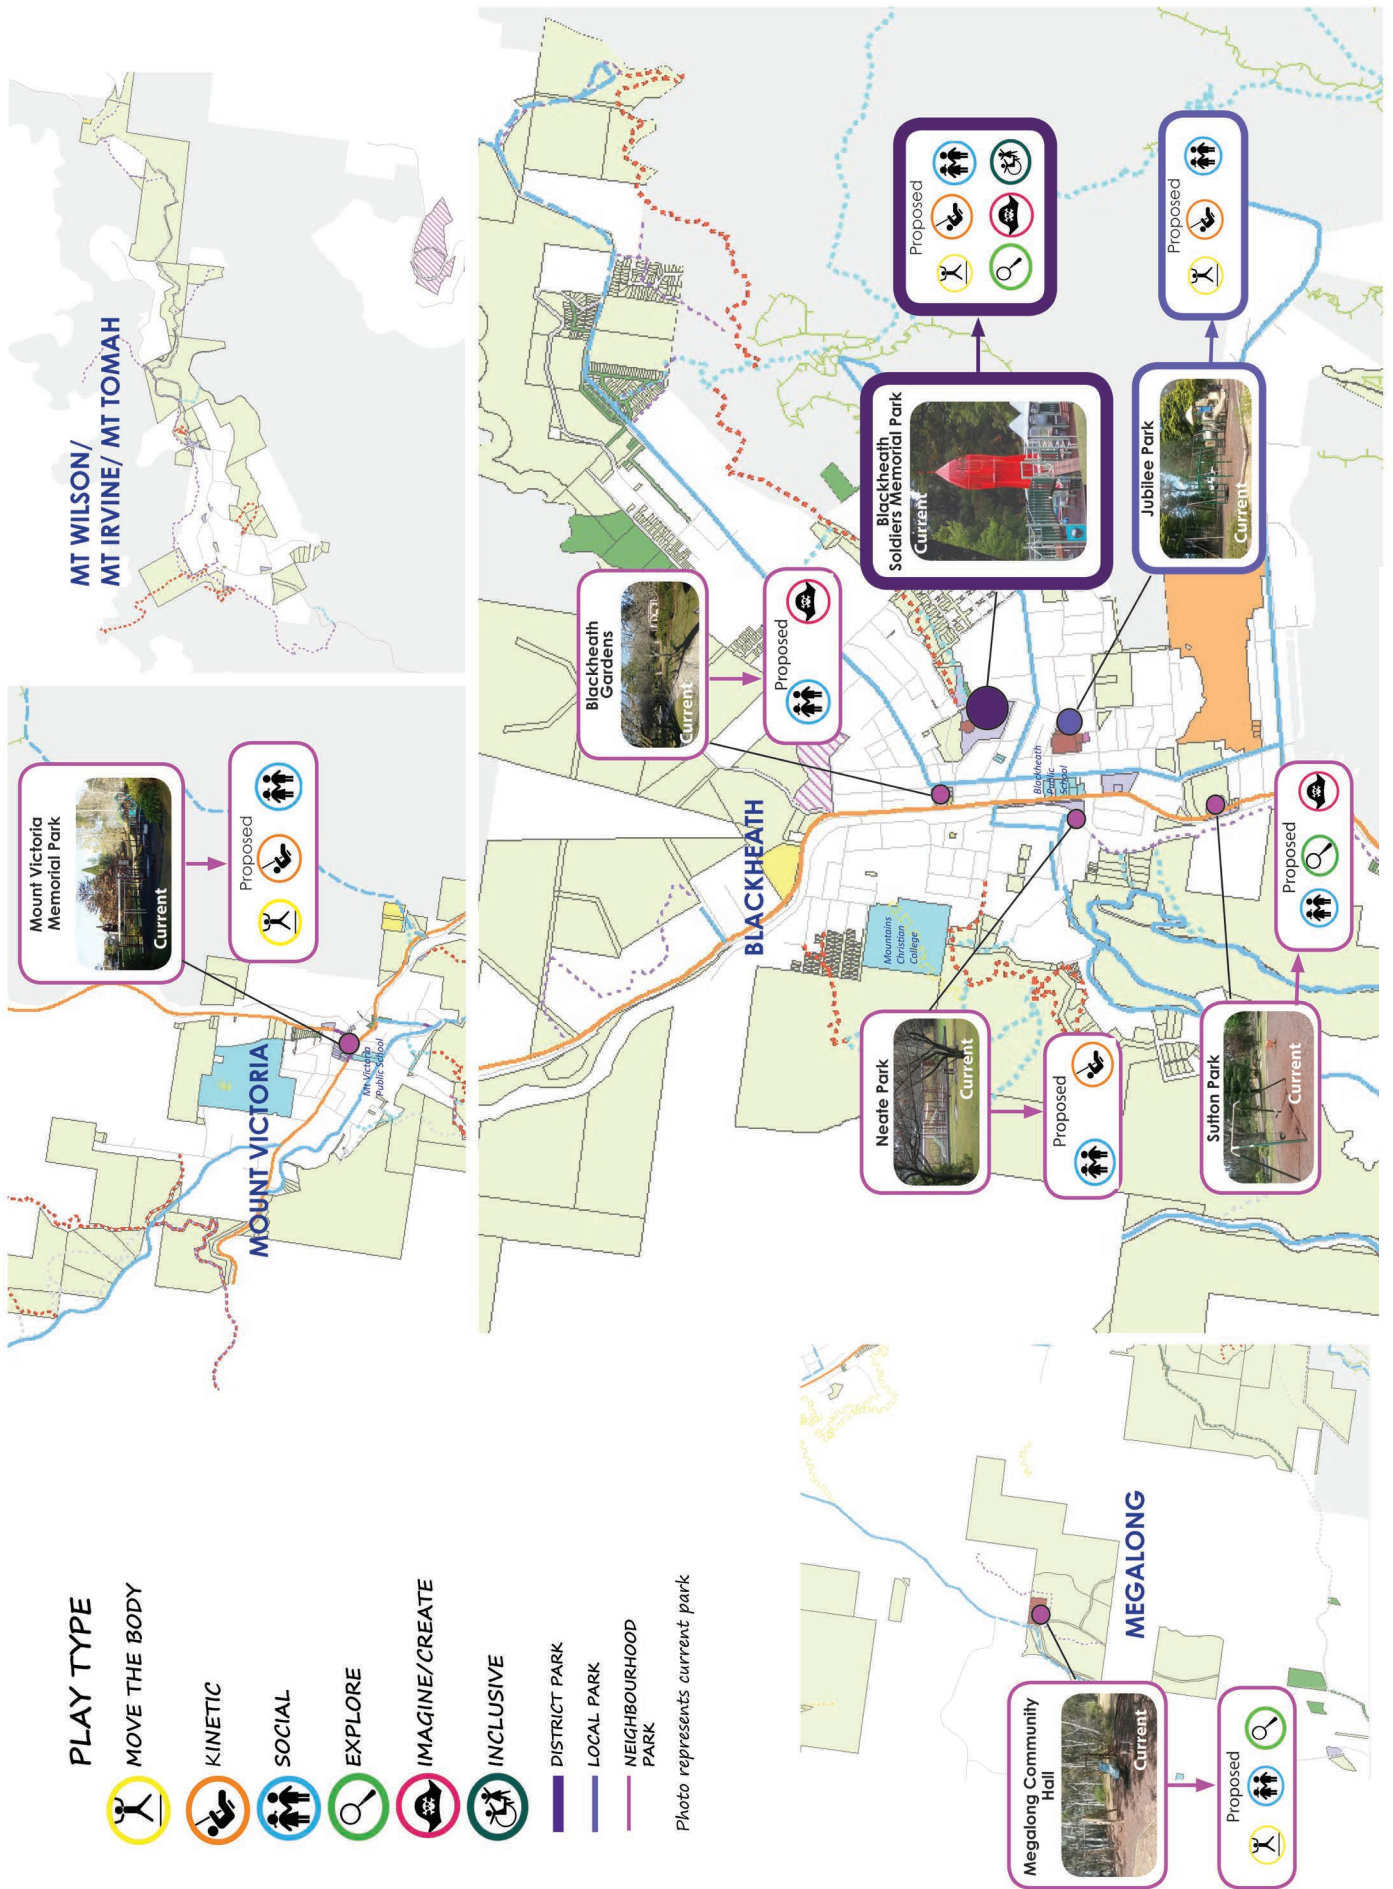

PLANNING AREA 1—CURRENT AND PROPOSED PLAY PROVISION