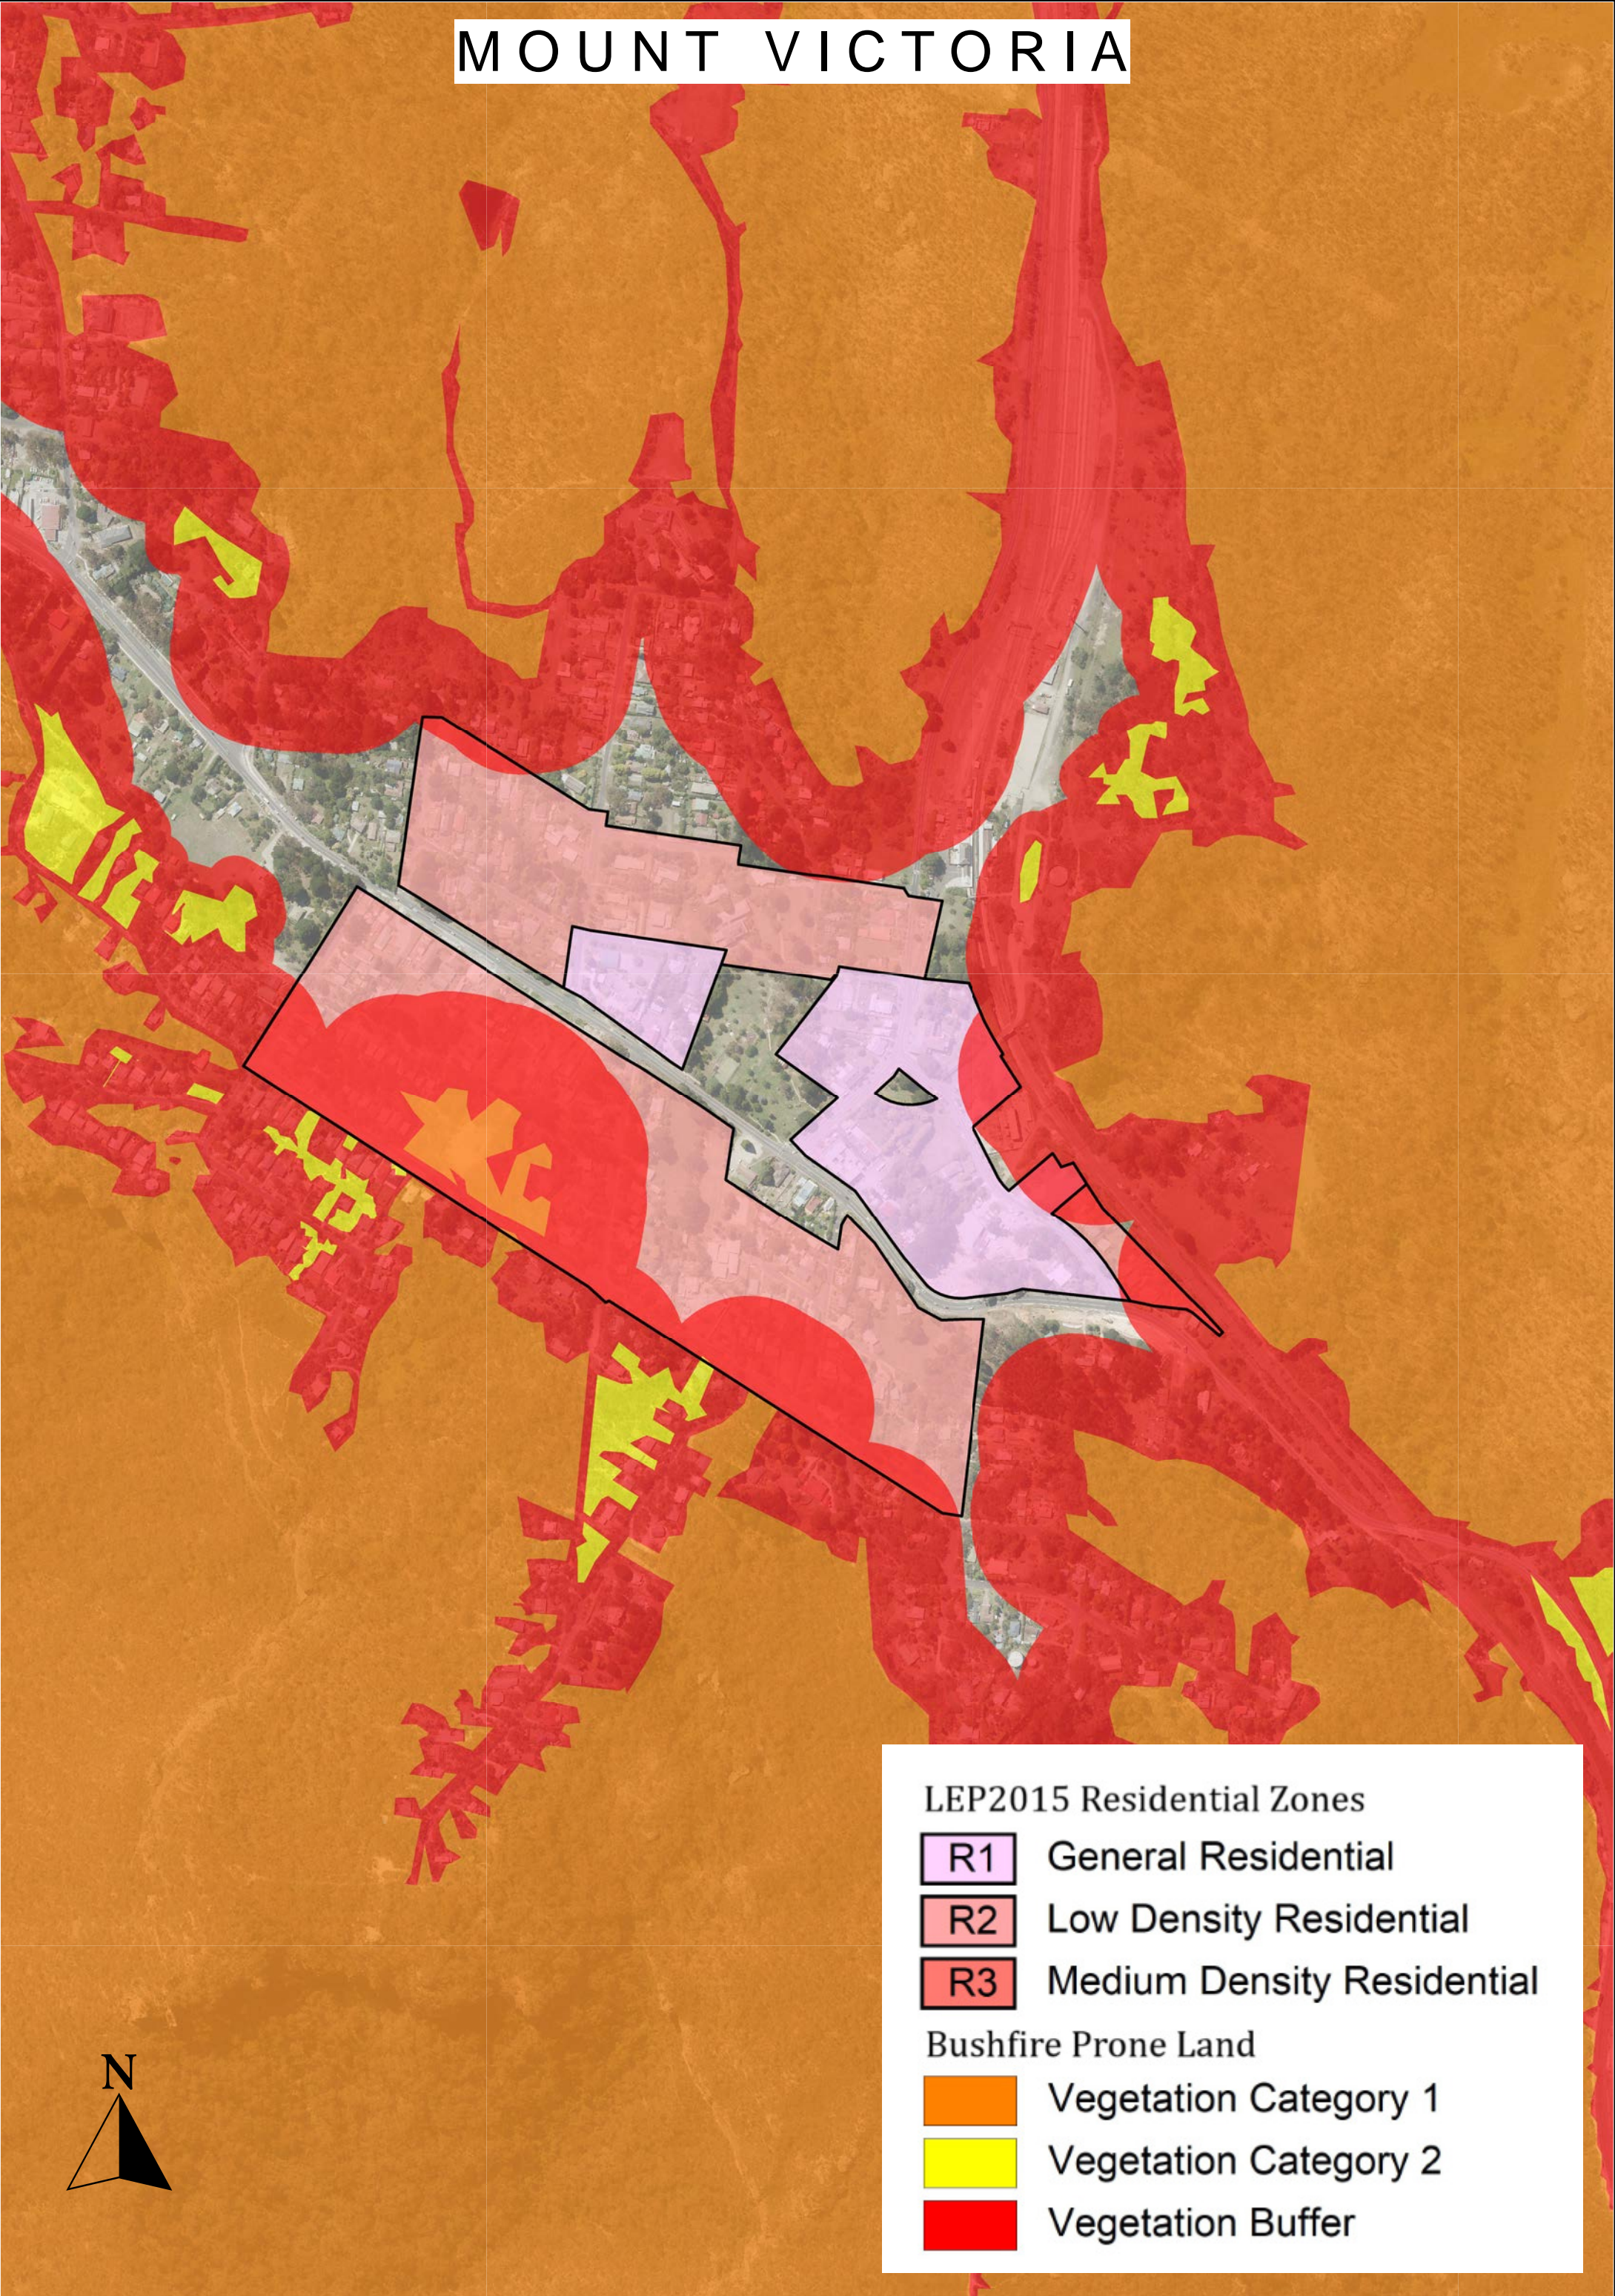

MOUNT VICTORIA

LEP2015 Residential Zones

-  R1 General Residential
-  R2 Low Density Residential
-  R3 Medium Density Residential

Bushfire Prone Land

-  Vegetation Category 1
-  Vegetation Category 2
-  Vegetation Buffer