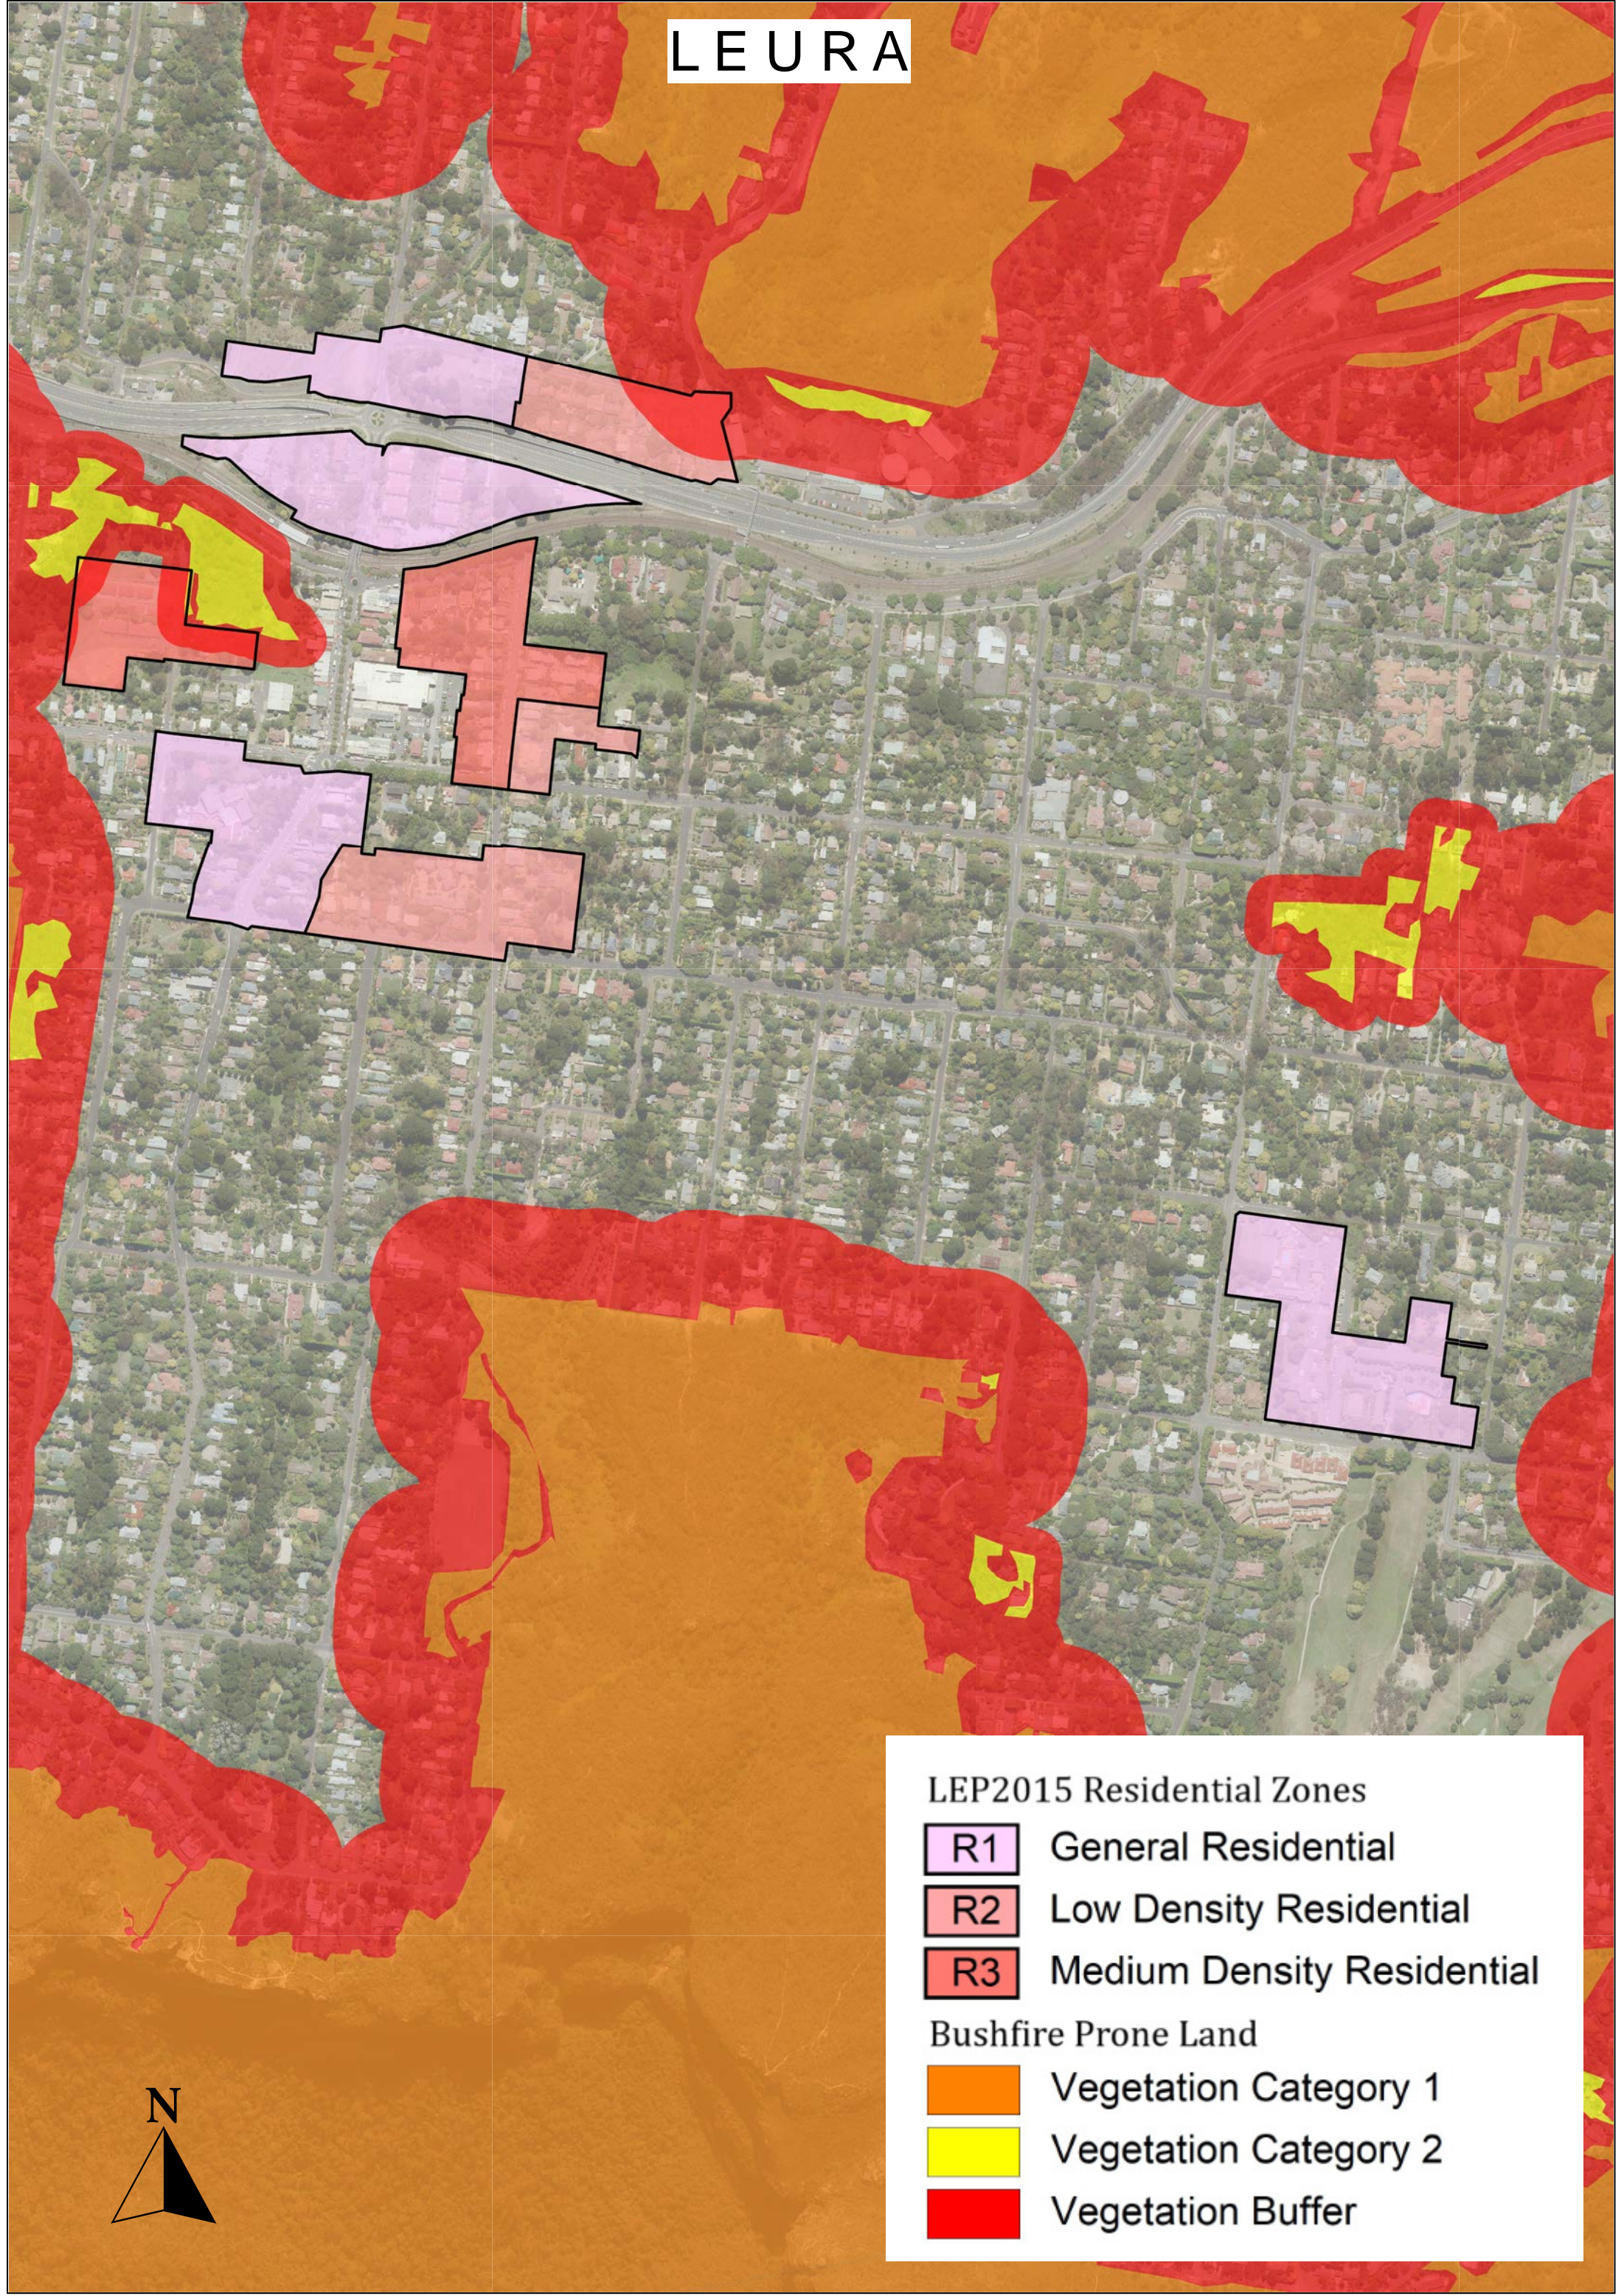

LEURA

LEP2015 Residential Zones

- R1** General Residential
- R2** Low Density Residential
- R3** Medium Density Residential

Bushfire Prone Land

- Vegetation Category 1**
- Vegetation Category 2**
- Vegetation Buffer**