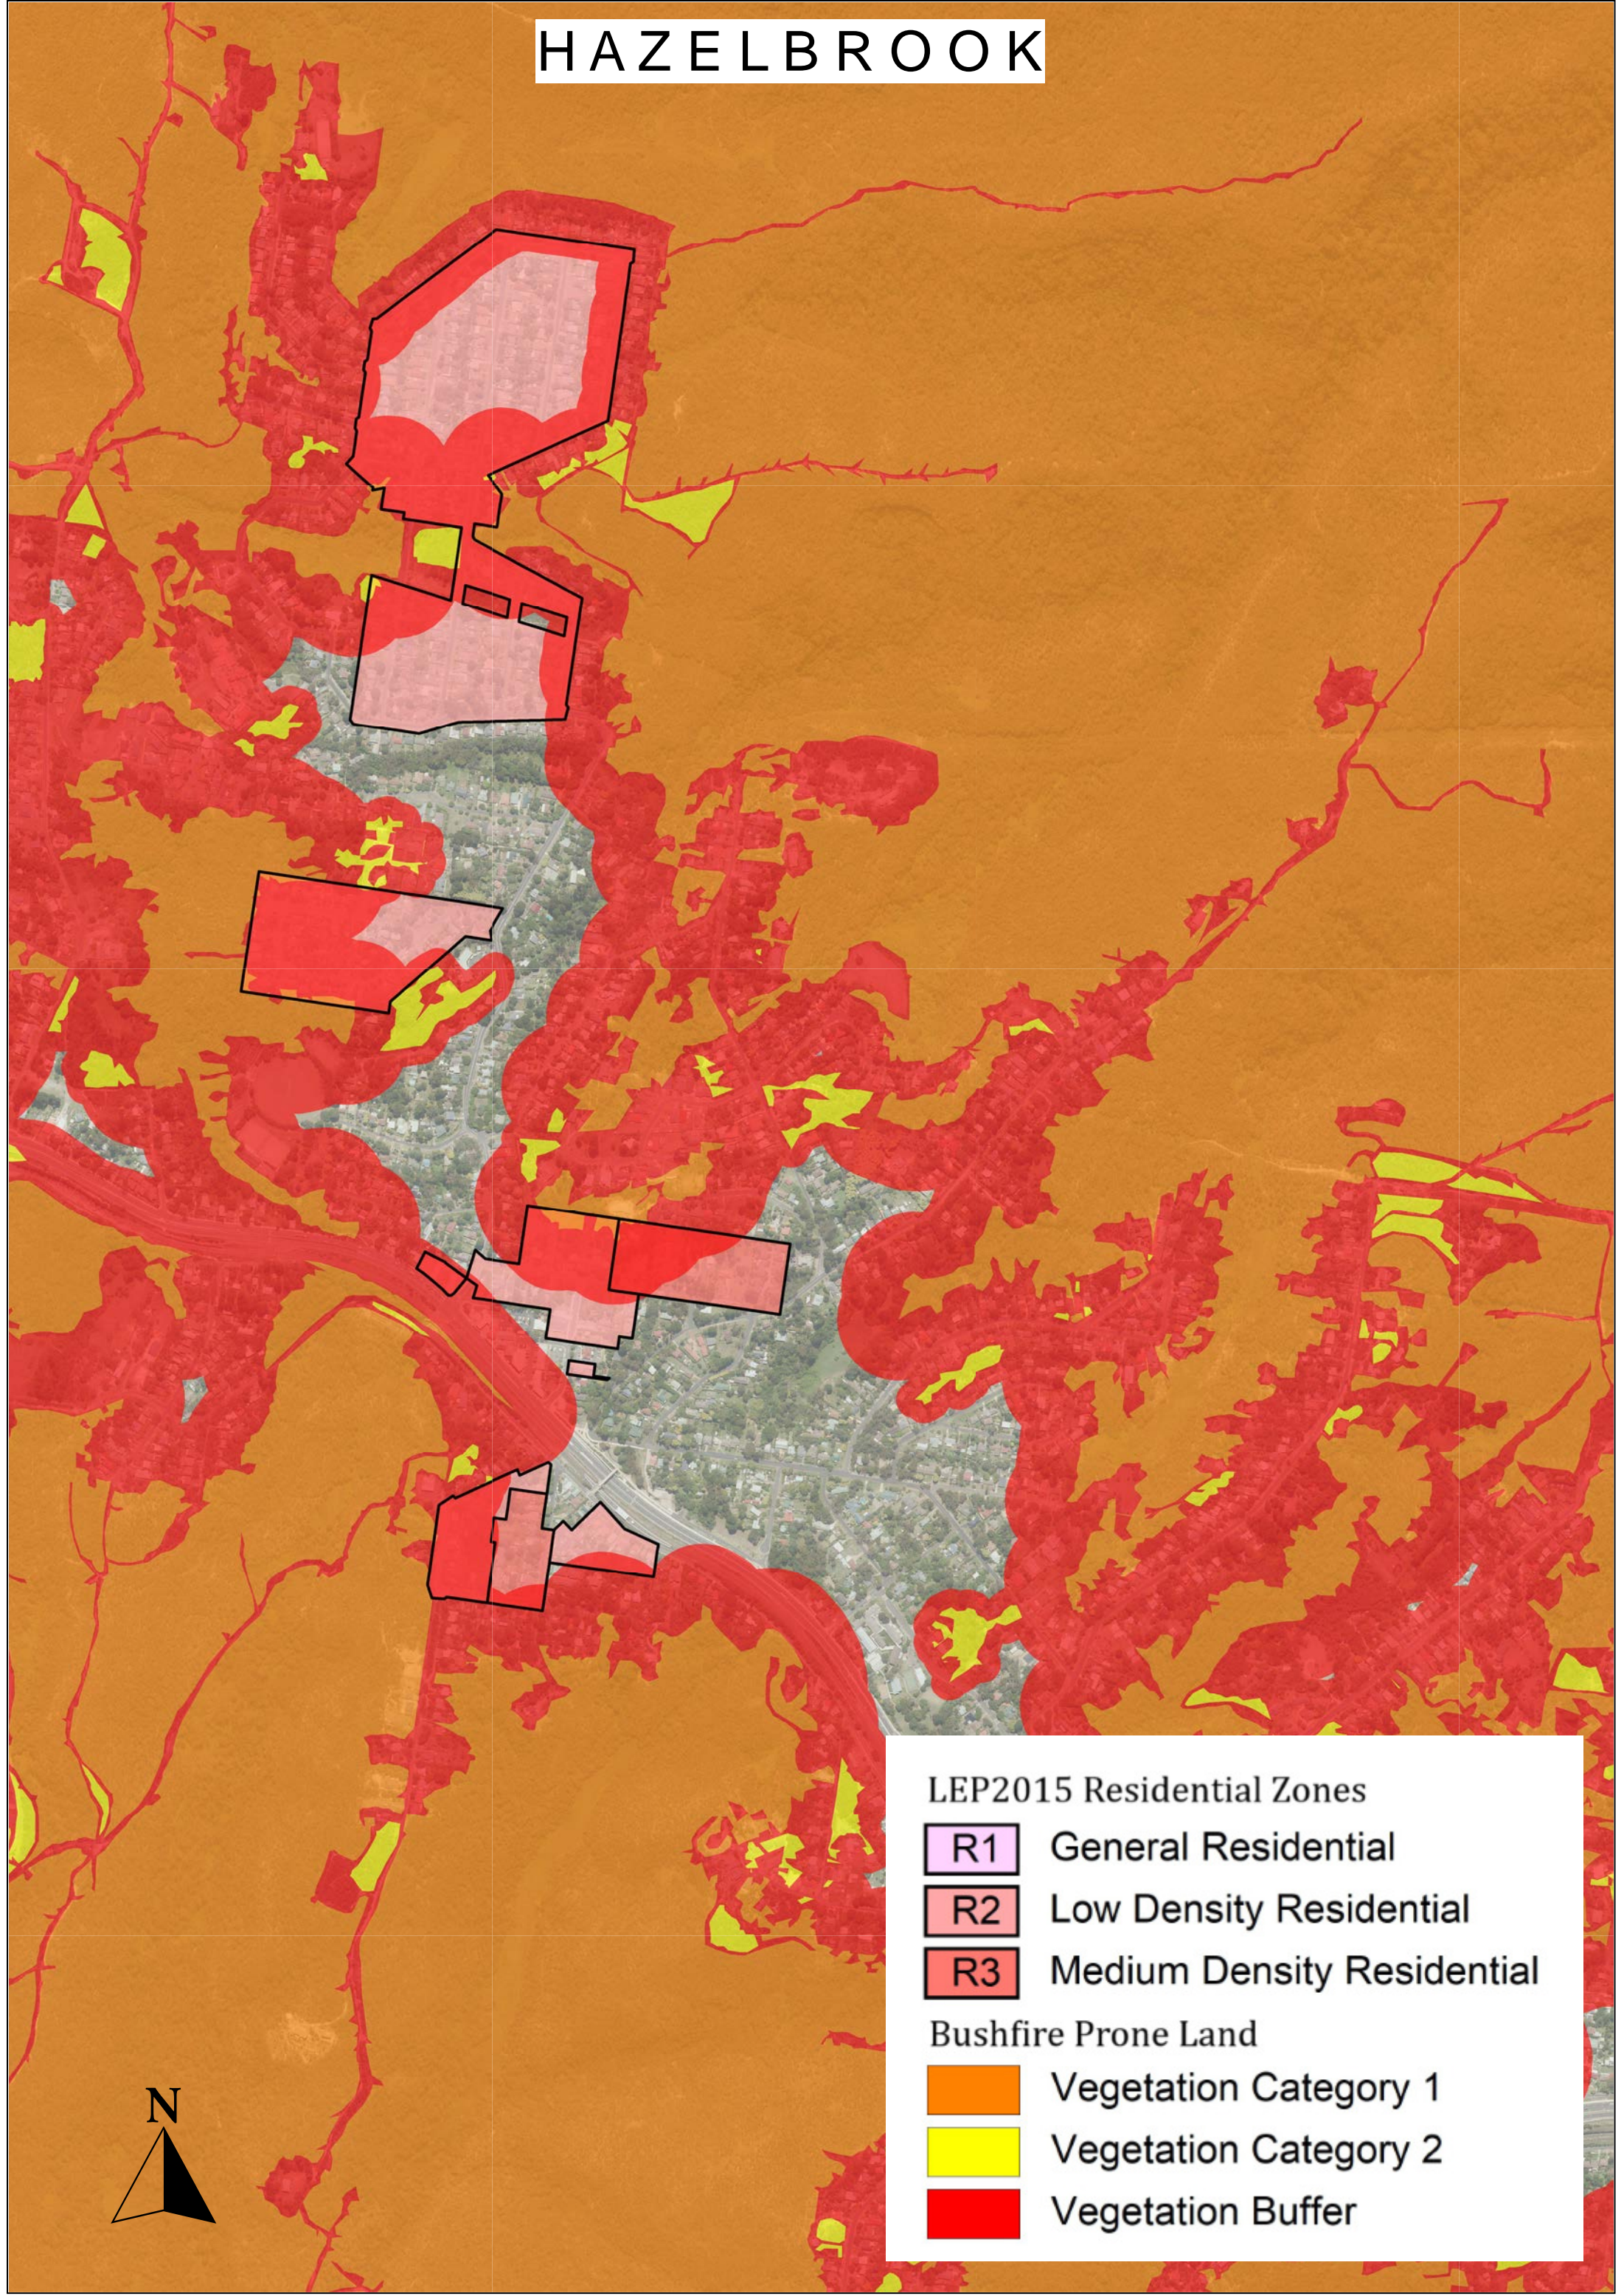

HAZELBROOK

LEP2015 Residential Zones

-  R1 General Residential
-  R2 Low Density Residential
-  R3 Medium Density Residential

Bushfire Prone Land

-  Vegetation Category 1
-  Vegetation Category 2
-  Vegetation Buffer