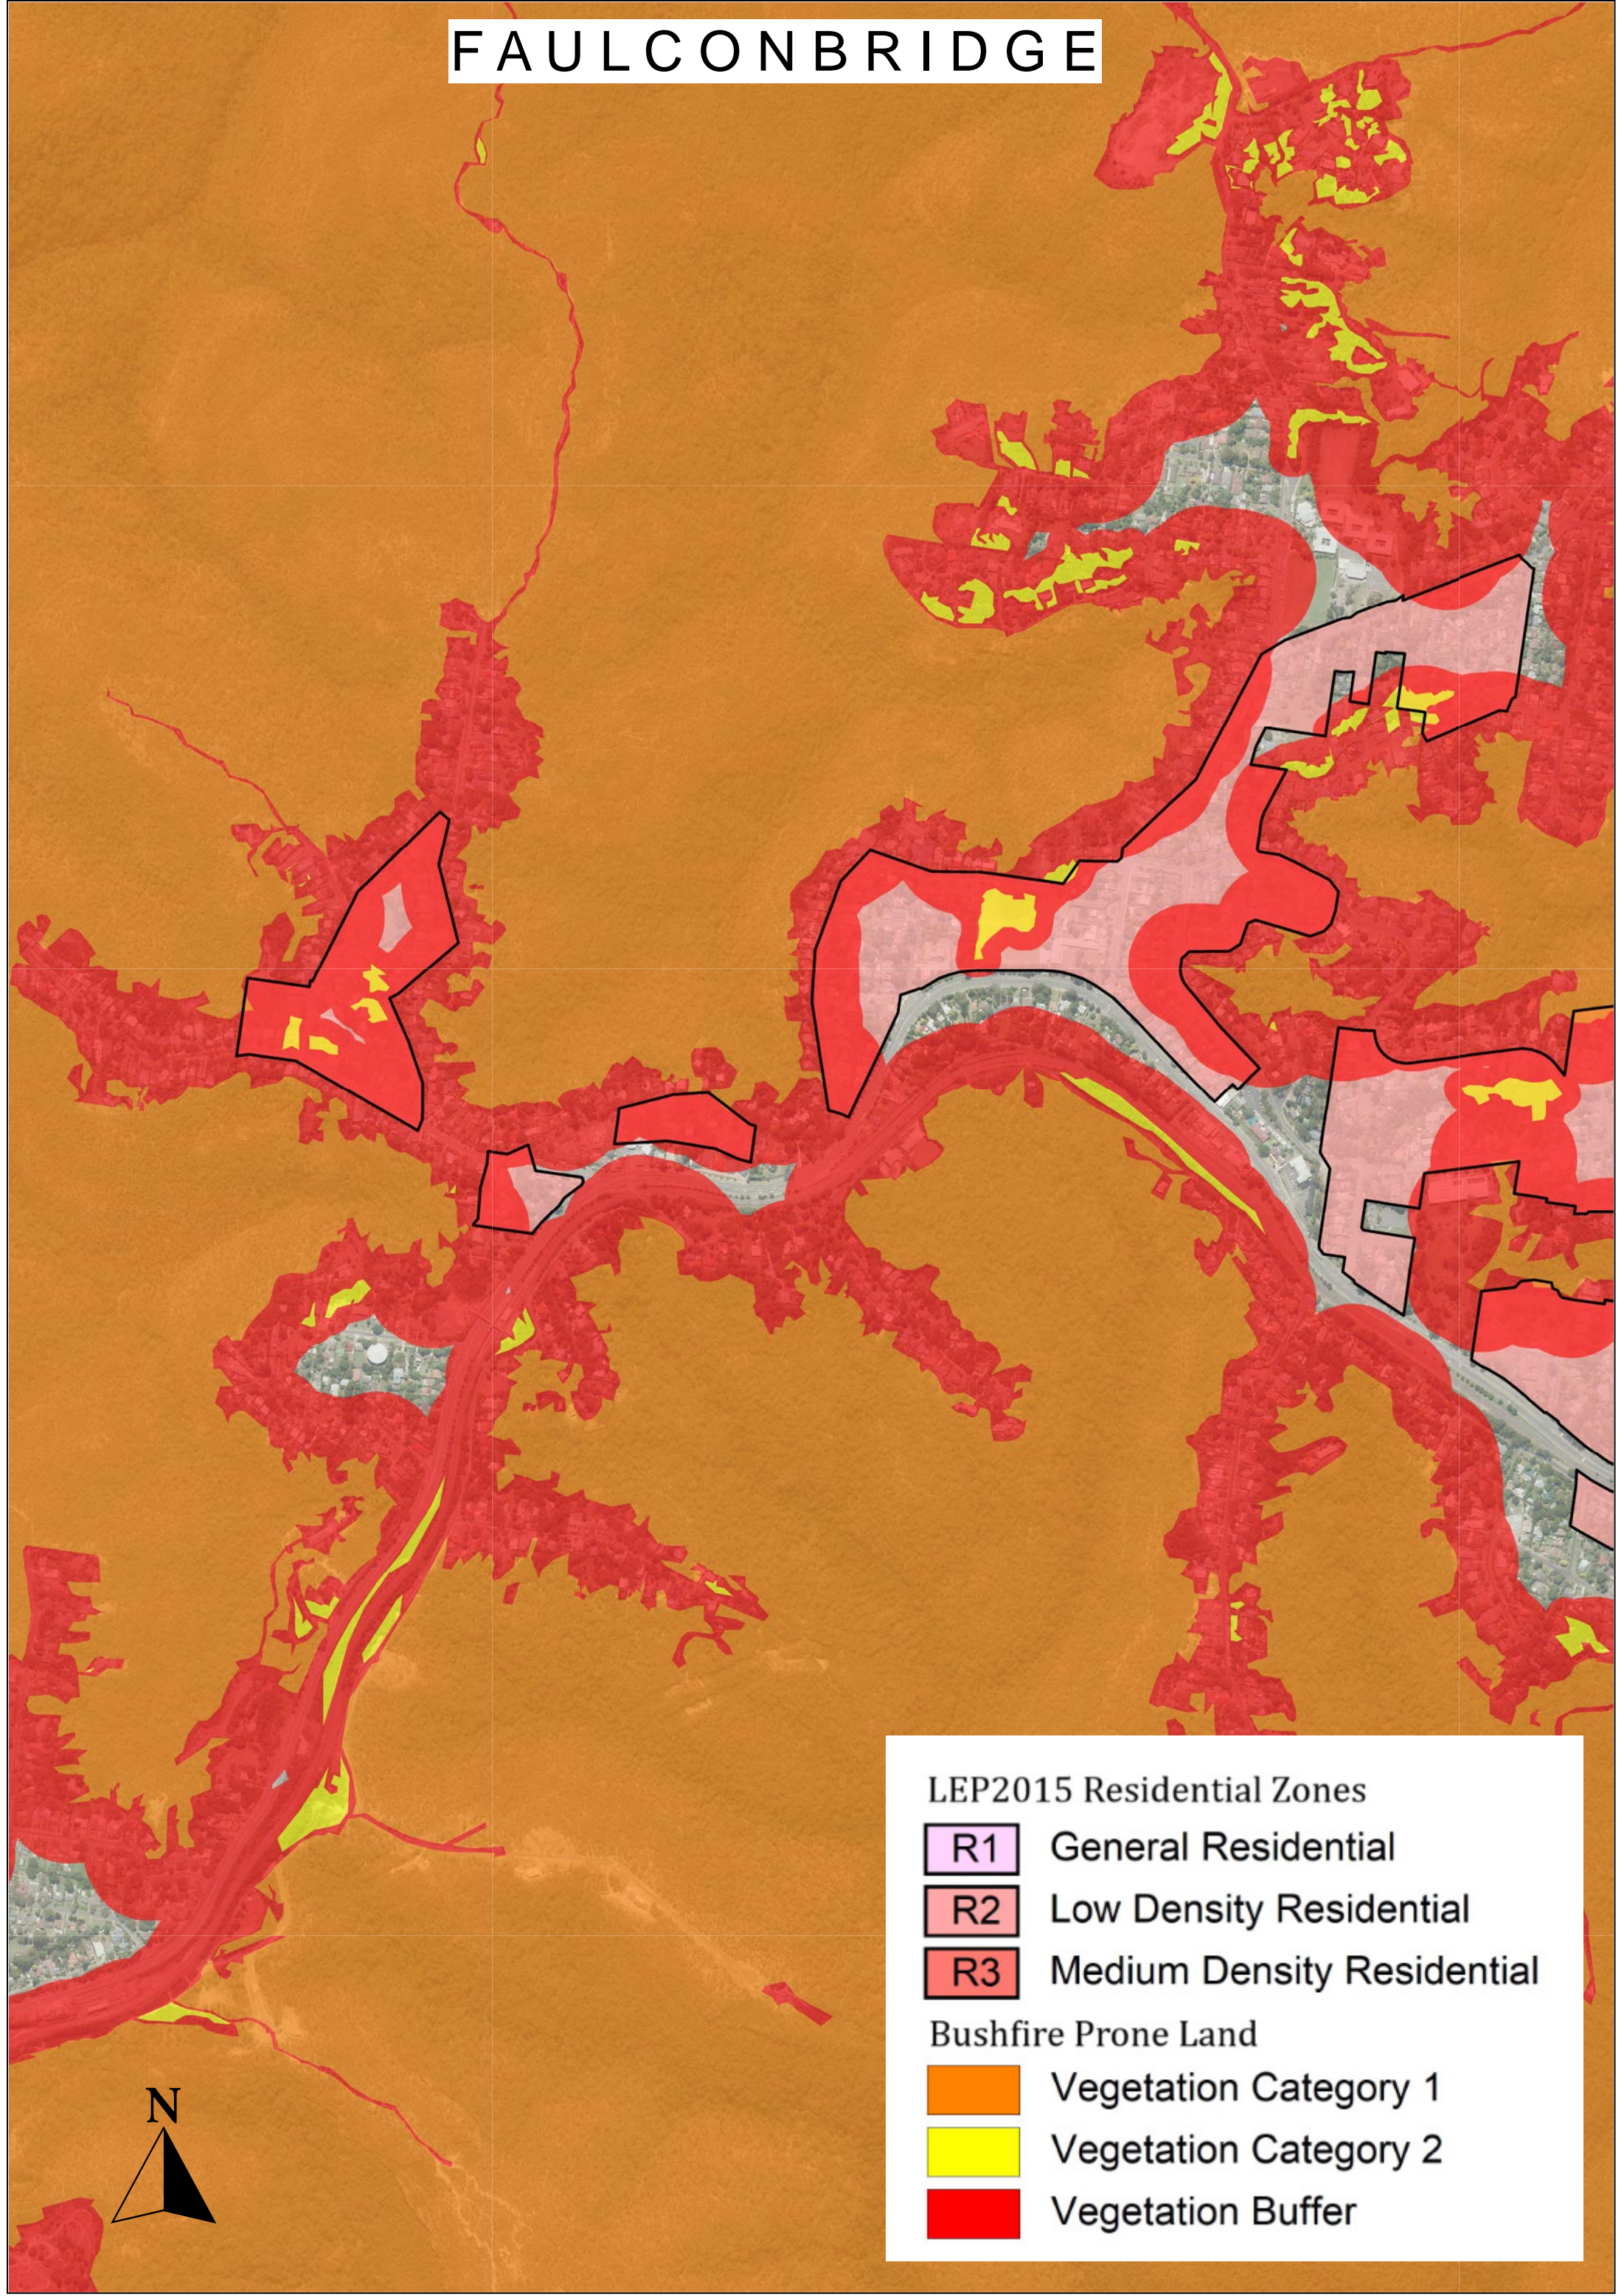

# FAULCONBRIDGE

## LEP2015 Residential Zones

-  R1 General Residential
-  R2 Low Density Residential
-  R3 Medium Density Residential

## Bushfire Prone Land

-  Vegetation Category 1
-  Vegetation Category 2
-  Vegetation Buffer