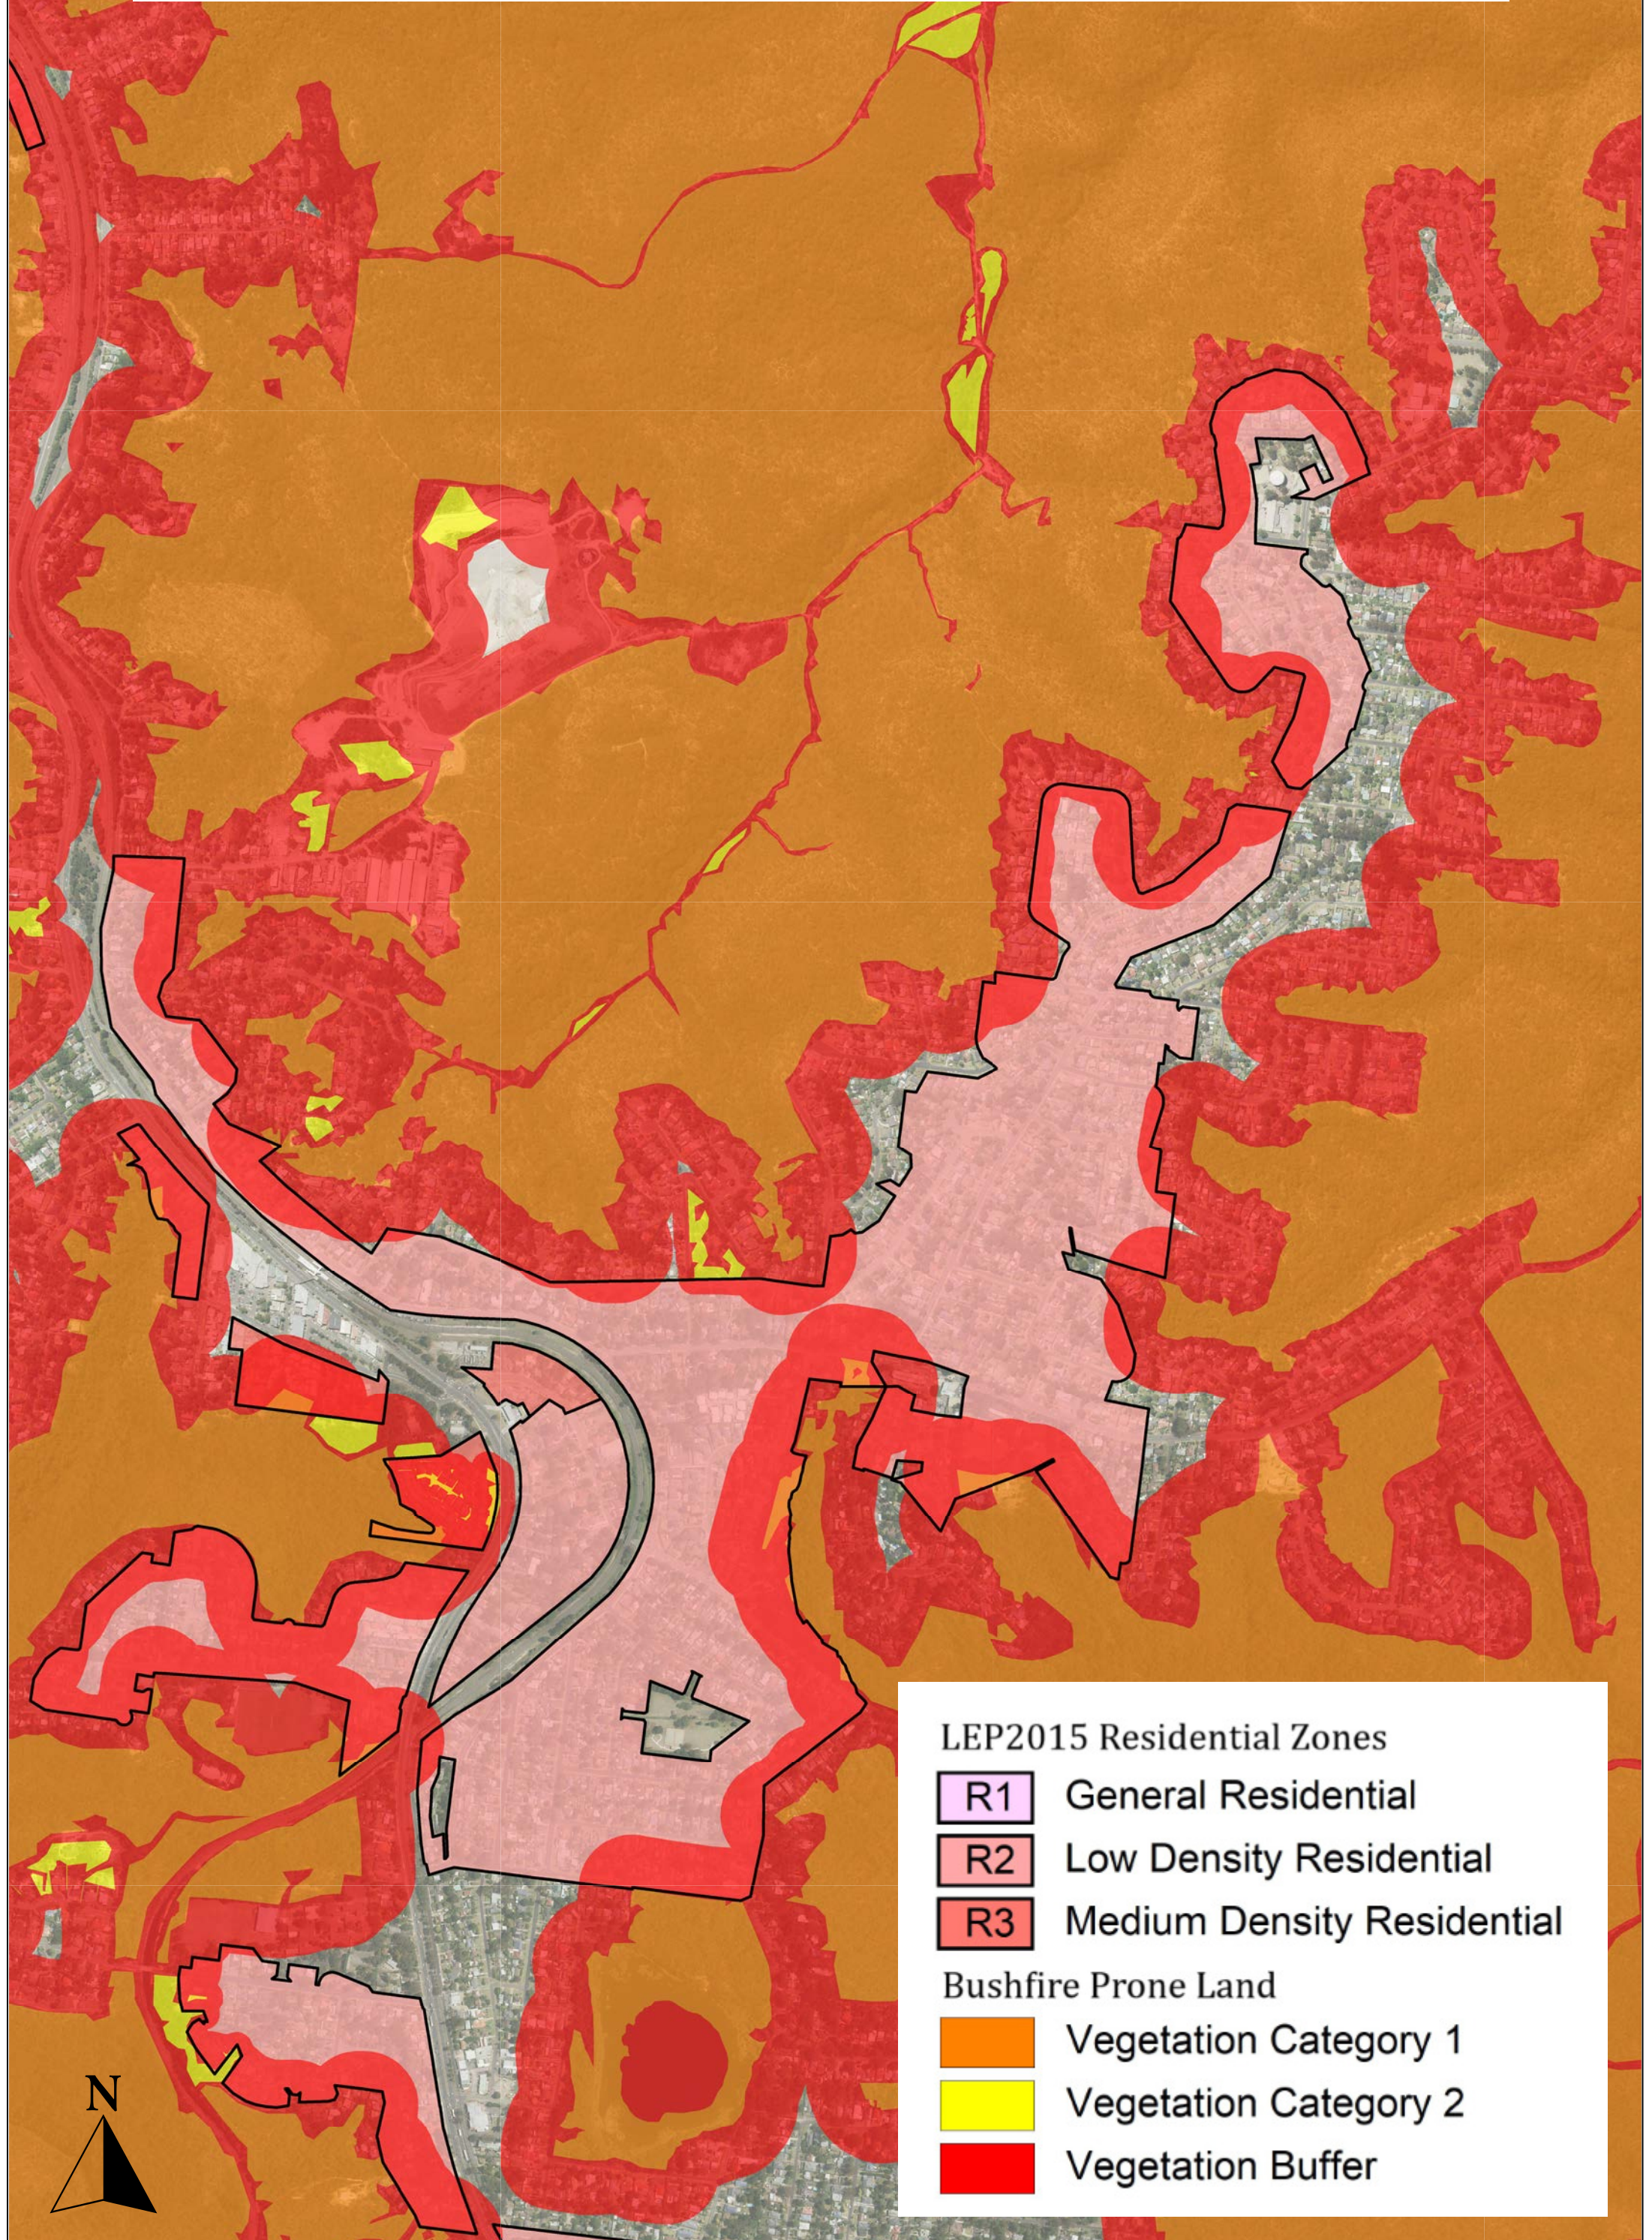

# BLAXLAND AND MOUNT RIVERVIEW

LEP2015 Residential Zones

- R1** General Residential
- R2** Low Density Residential
- R3** Medium Density Residential

Bushfire Prone Land

- Vegetation Category 1**
- Vegetation Category 2**
- Vegetation Buffer**