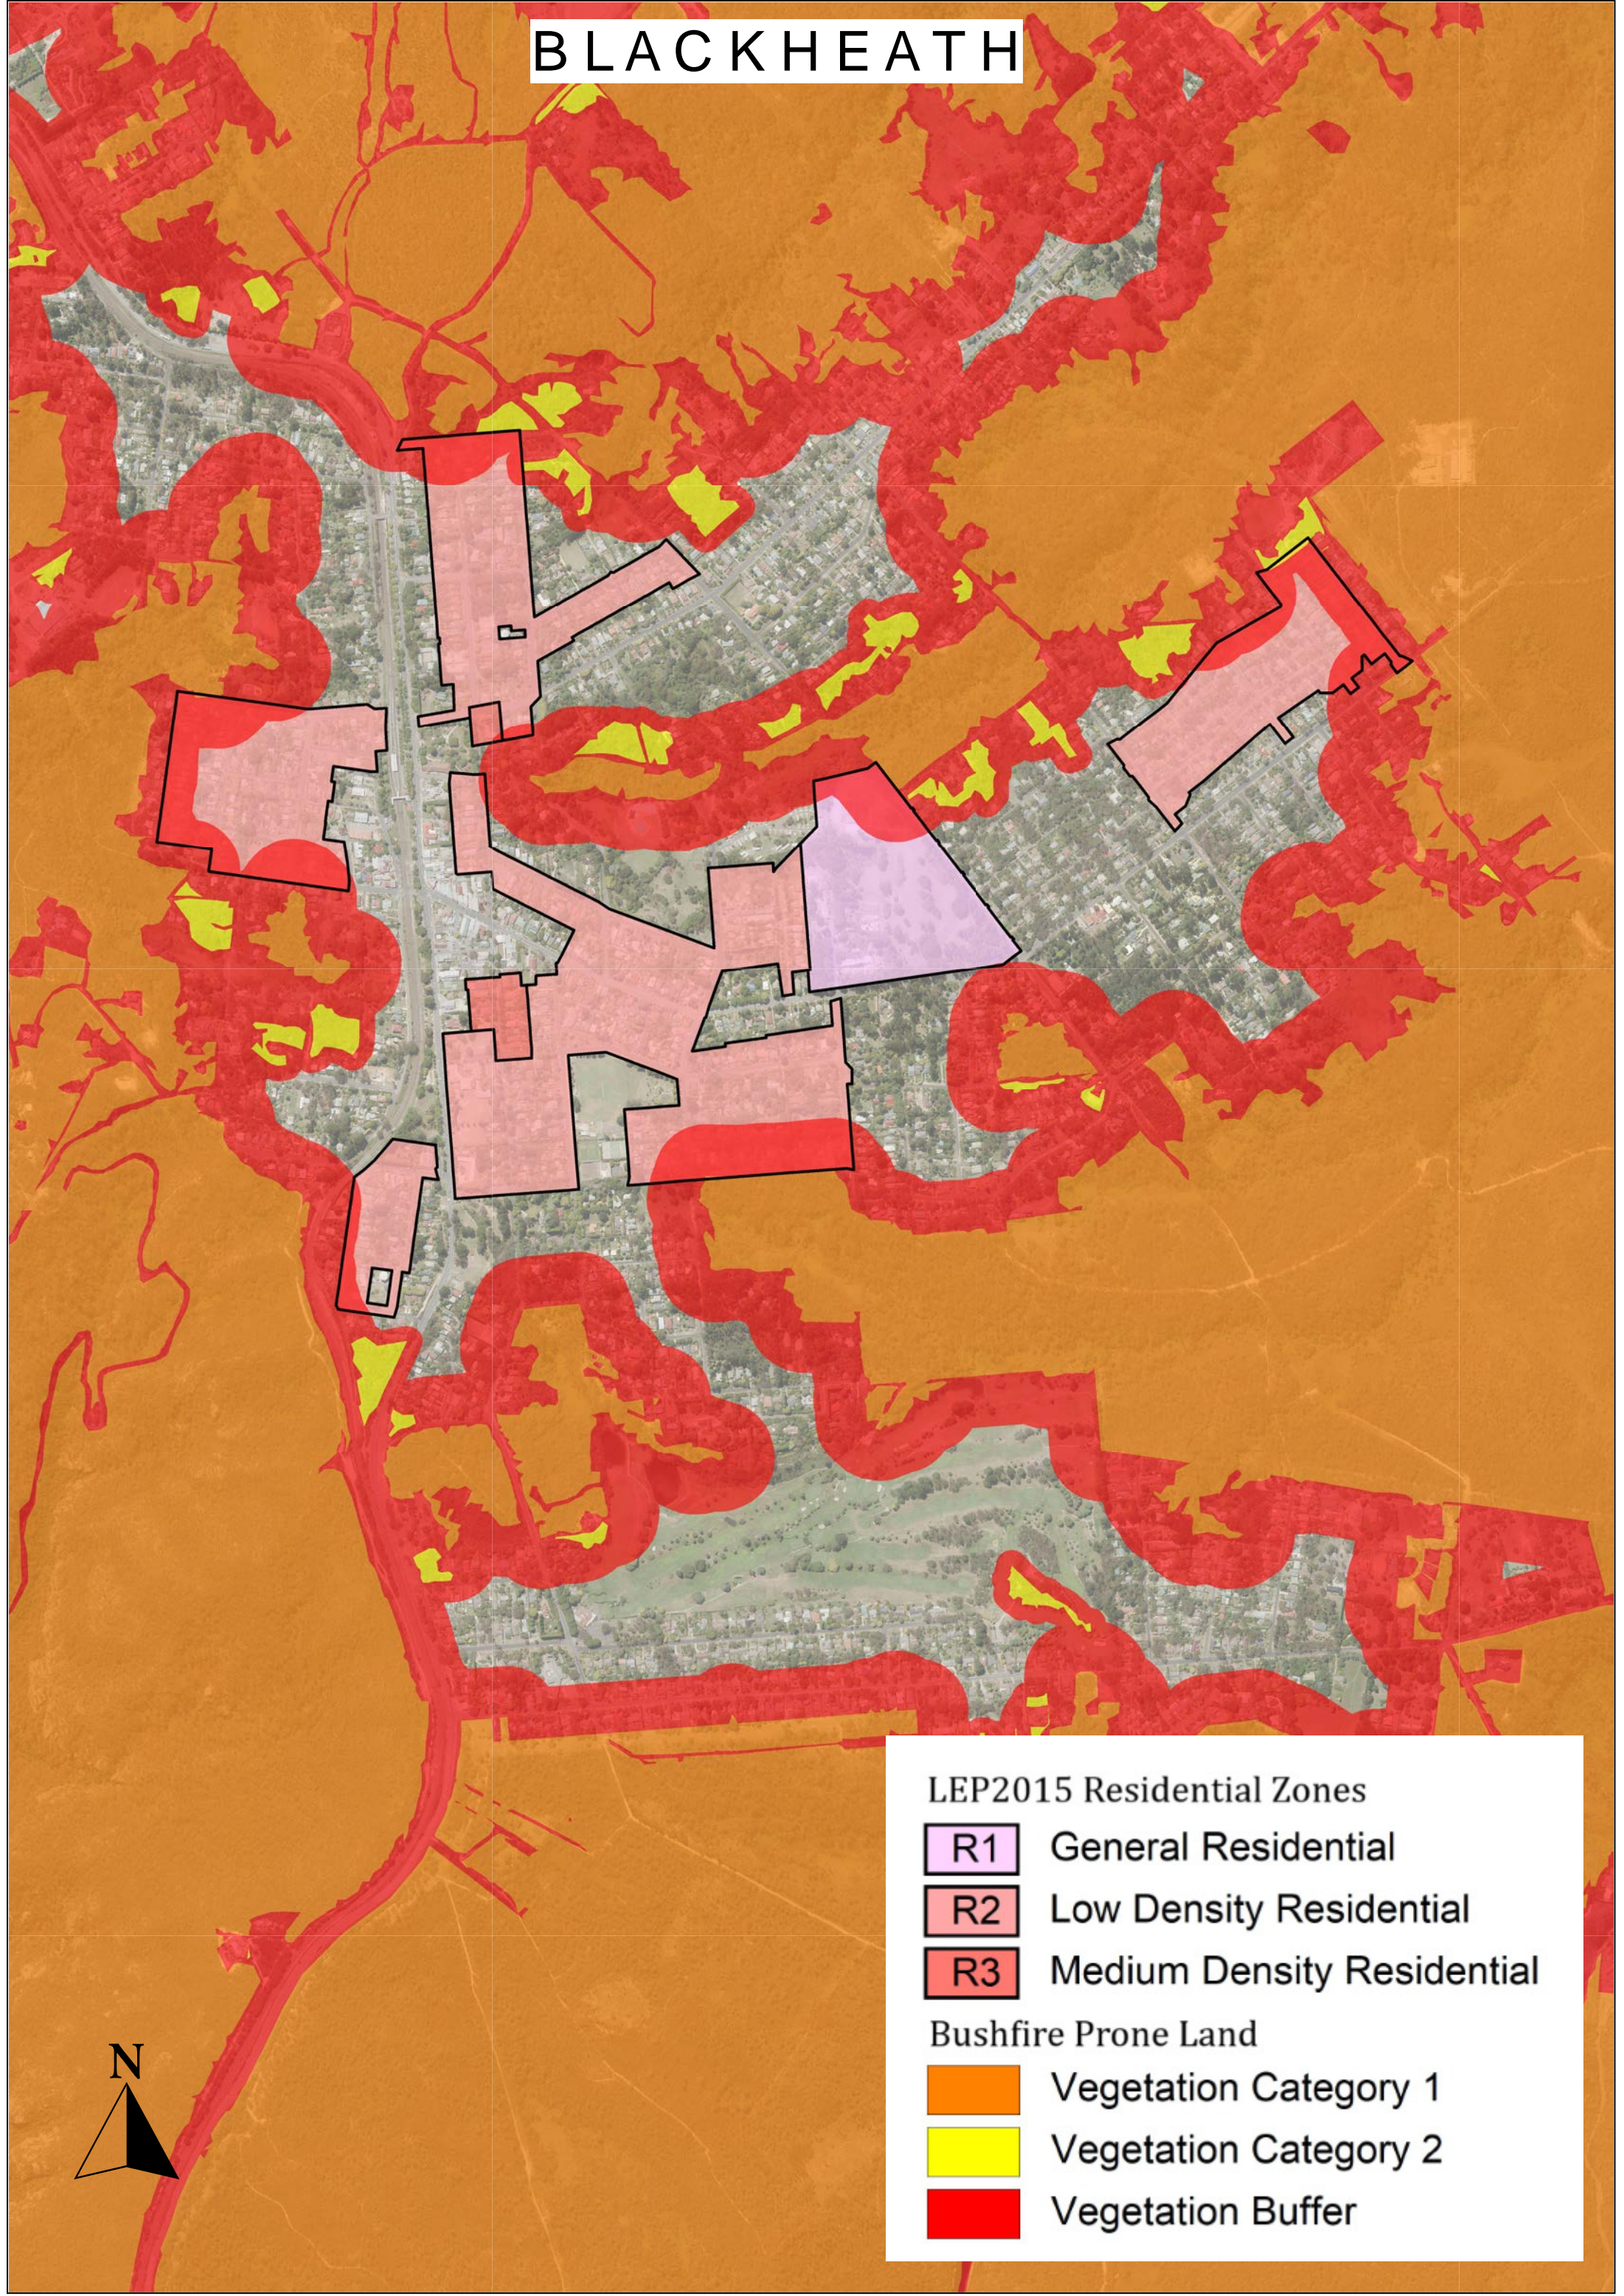

BLACKHEATH

LEP2015 Residential Zones

-  R1 General Residential
-  R2 Low Density Residential
-  R3 Medium Density Residential

Bushfire Prone Land

-  Vegetation Category 1
-  Vegetation Category 2
-  Vegetation Buffer