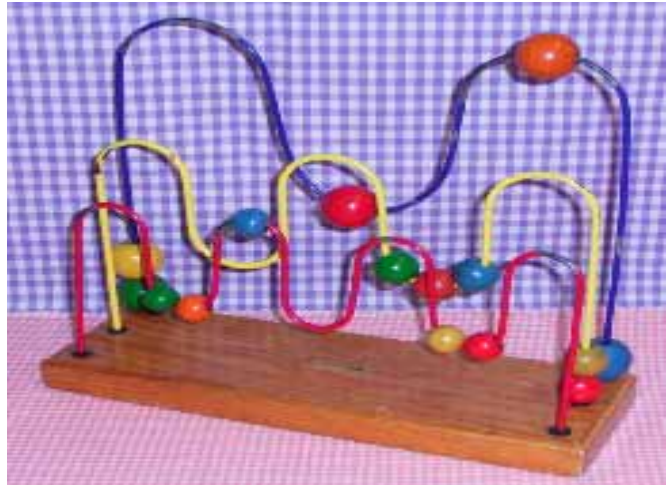

Bead frame

1 bead frame with 3 curved wires and 5 col. beads on each wire.
(1 piece)

TOY C76

Blocks

12 col. wooden blocks.
(12 pieces)

TOY C122

Bead frame (Mini maze)

1 bead frame with 1 arched wire and 5 beads attached, 1 intertwined wire and 5 beads attached, 1 waved wire and 10 beads attached.
(1 piece)

TOY C326

Bead frame (Wiggle wave)

1 bead frame with 1 curved wire and 10 beads attached.
(1 piece)

TOY C328

Coloured wooden bricks (blocks)

40 col. wooden blocks of various shapes.
(40 pieces)

TOY C387

Bead coaster

1 bead frame with 3 intertwined wires and 8 beads on each.
(1 piece)

TOY C650

Little handiworker workhorse

1 plastic workbench, 1 plastic removable top, 1 coloured plastic tools, 4 coloured plastic nuts and bolts.
(7 pieces)

* Toy requires 3xAA batteries for sound; these are not supplied by the Library.

TOY C910
6months +

Thomas & friends duplo

1 box, 1 instructions, 4 pce Thomas engine, 16 grey track pces, 1 grey freight wagon with wheels, 2 grey freight containers, 4 green pces, 1 white fence, 2 stop/go signals, 1 light grey base, 1 brown pce, 1 red station name, 1 red door, 1 blue seat, 1 yellow block, 6 dark red blocks, 11 red blocks, 1 white rectangular pce, 2 yellow rectangular pces, 2 beige rectangular pces, 4 square block pces.