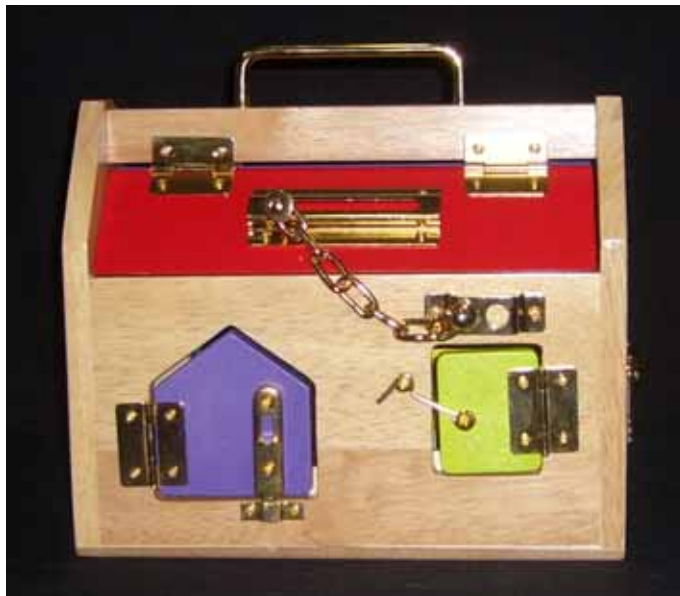

* Toy requires 3xAA batteries for sound; these are not supplied by the Library.

TOY C910
6months +

Thomas & friends duplo

1 box, 1 instructions, 4 pce Thomas engine, 16 grey track pces, 1 grey freight wagon with wheels, 2 grey freight containers, 4 green pces, 1 white fence, 2 stop/go signals, 1 light grey base, 1 brown pce, 1 red station name, 1 red door, 1 blue seat, 1 yellow block, 6 dark red blocks, 11 red blocks, 1 white rectangular pce, 2 yellow rectangular pces, 2 beige rectangular pces, 4 square block pces.

(63 pieces)
TOY C963

Lock Box

1 pce wooden box with different locks.

(1 piece)

TOY C929

Special Needs

18months +

Sandwich threader