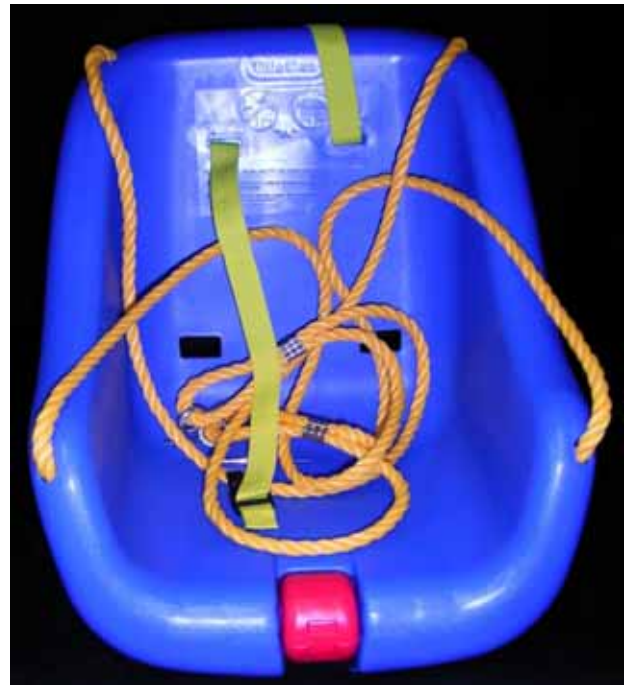

TOY A871

Special Needs

Ride2Roll scooter

1 pce bike/scooter, 1 instructions,
1 control. (3 pieces)

* Toy requires 3xAAA batteries for
sound; these are not supplied by
the library.

TOY A872

Ring toss game

2 blue stands, 5 yellow rods, 5
rings.
(12 pieces)

TOY A873

Dump truck & helmet

1 pce dump truck, 1 construction
hat. (2 pieces)

TOY A879

2 in 1 snug and secure swing

1 pce blue swing- yellow safety harness & yellow rope strap attached.
(1 piece)

TOY A914
9-48months

Kanga Cricket

1 zip up carry bag, 1 yellow cricket bat with green rubber grip, 1 green stump set– 1 base, 3 stumps, 2 bails (attached).
(12 pieces)

TOY A953

Egg and Spoon

5 wooden spoons, 6 wooden eggs– blue, orange, yellow, red, green, purple.
(11 pieces)

TOY A904

Activity Parachute

1 blue bag with drawstring,
1 multi-coloured parachute with
net inserts & numbers painted
on it.
(2 pieces)

TOY A954

Zoingo Boingo

One piece bouncing toy
containing the following parts:
1 inflatable ball
1 base with sure grip foot pads &
cord attached with quick snap
straps.
(1 piece)