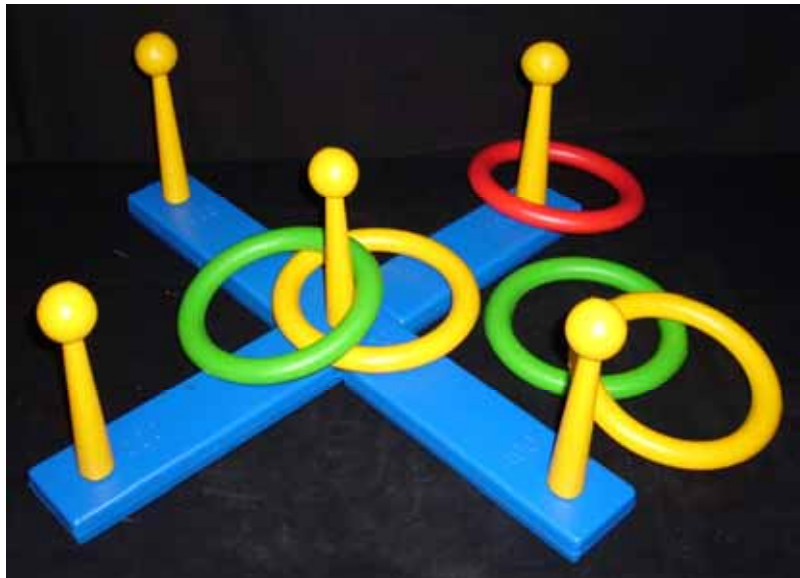

TOY A871

Special Needs

Ride2Roll scooter

1 pce bike/scooter, 1 instructions,
1 control. (3 pieces)

* Toy requires 3xAAA batteries for
sound; these are not supplied by
the library.

TOY A872

Ring toss game

2 blue stands, 5 yellow rods, 5
rings.
(12 pieces)

TOY A873

Dump truck & helmet

1 pce dump truck, 1 construction
hat. (2 pieces)

TOY A879

2 in 1 snug and secure swing

1 pce blue swing- yellow safety harness & yellow rope strap attached.
(1 piece)

TOY A914
9-48months